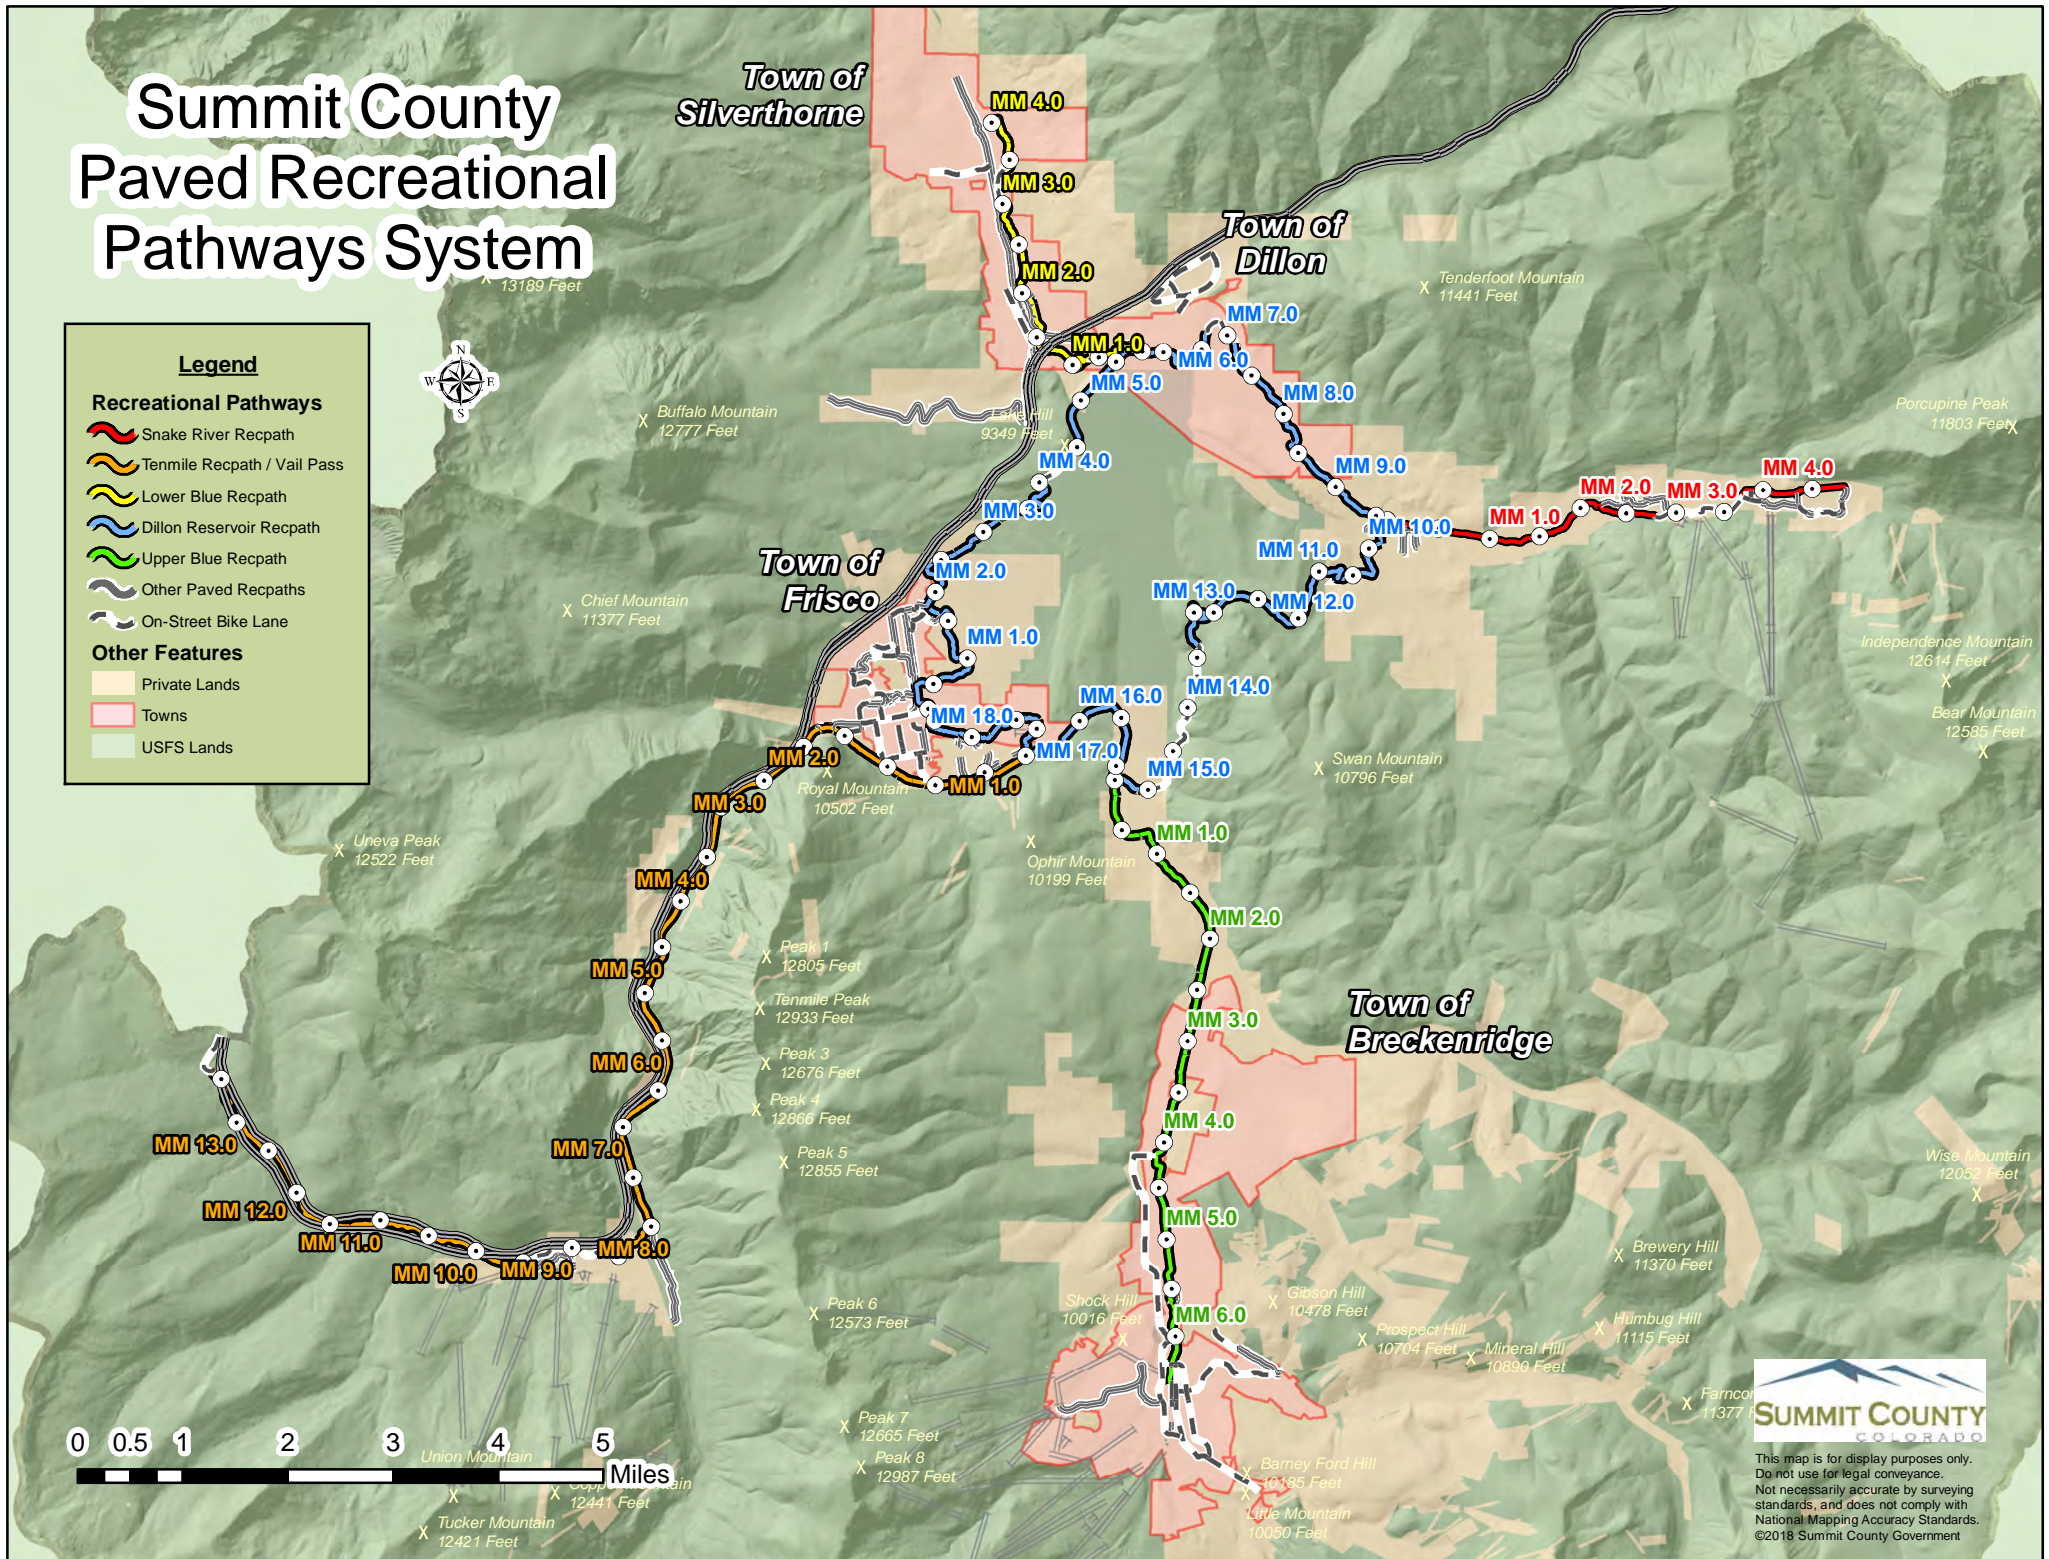

Summit County Paved Recreational Pathways System

Legend

Recreational Pathways

- Snake River Recpath
- Tenmile Recpath / Vail Pass
- Lower Blue Recpath
- Dillon Reservoir Recpath
- Upper Blue Recpath
- Other Paved Recpaths
- On-Street Bike Lane

Other Features

- Private Lands
- Towns
- USFS Lands